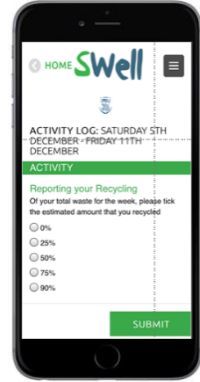

Staff SWell app. / Ap SWell i staff

- 8 core **SWell** areas
- 30+ activities
- 1363 sign ups = 50%
- £5 M&S & Campus vouchers

- 8 maes **SWell** craidd
- 30+ o weithgareddau
- Hydref 17, 1153 o bobl wedi cofrestru - 40%
- Talebau M&S a champws o £5

<https://swell.teamjump.co.uk/>

SwanseaSWell

swansea.ac.uk/sustainability

sustainability@swansea.ac.uk