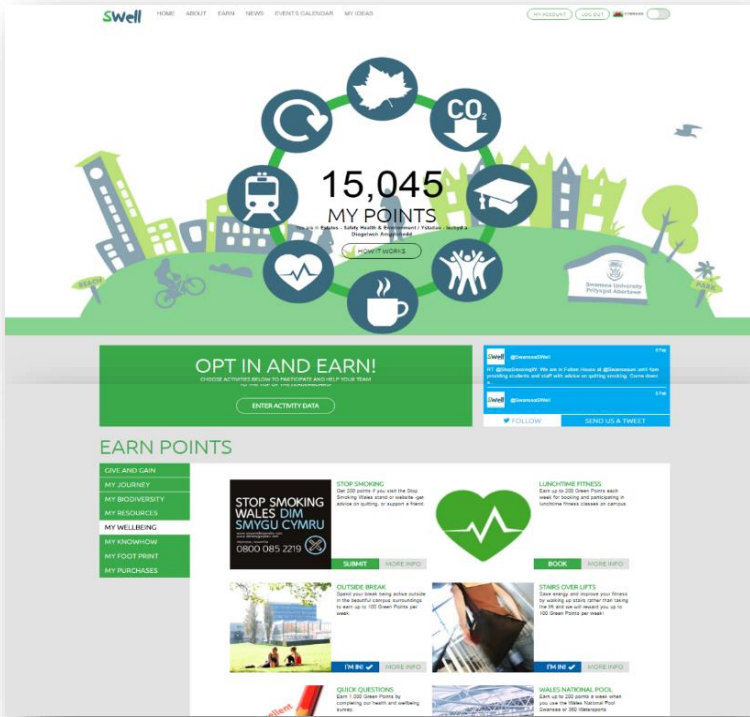

# Staff SWell app. / Ap SWell i staff

- 8 core **SWell** areas
- 30+ activities
- 1363 sign ups = 50%
- £5 M&S & Campus vouchers

- 8 maes **SWell** craidd
- 30+ o weithgareddau
- Hydref 17, 1153 o bobl wedi cofrestru - 40%
- Talebau M&S a champws o £5