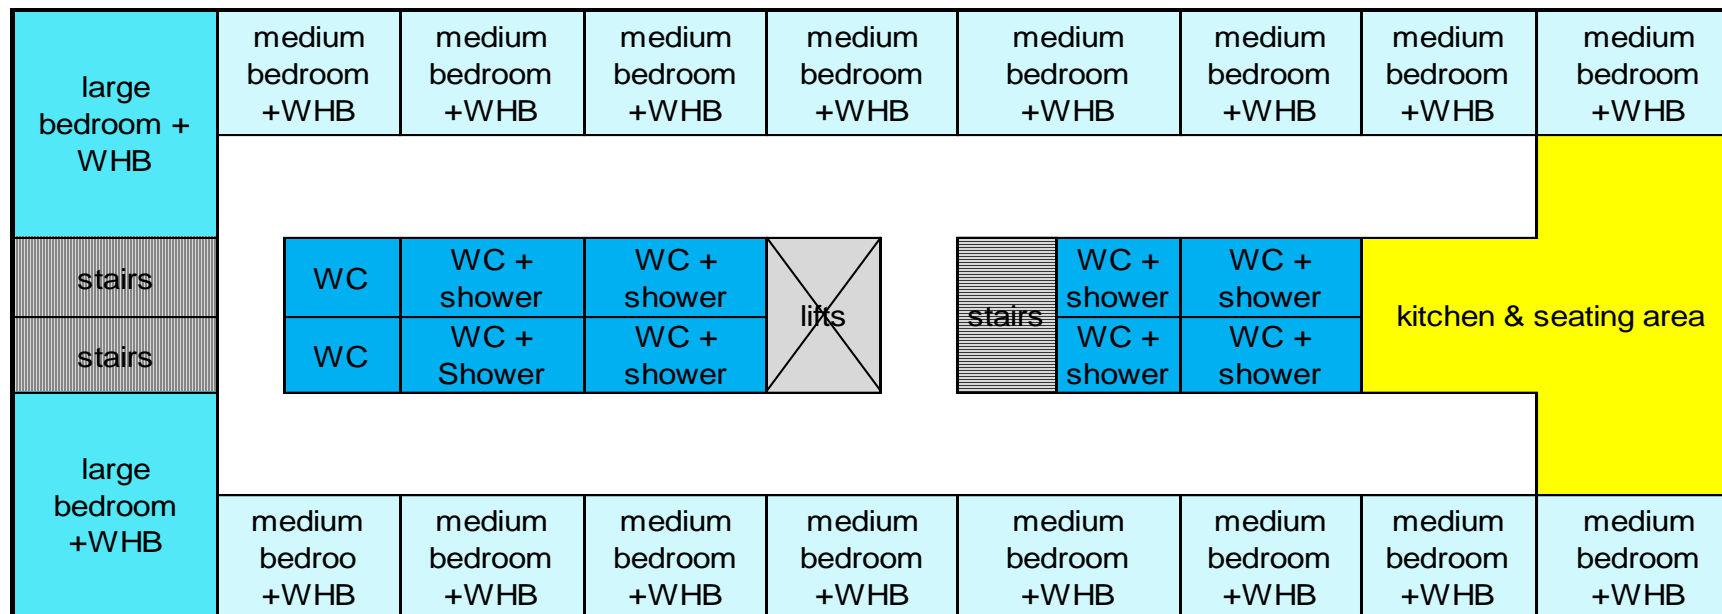

# Cefn Bryn– example floor layout 10 floors

Diagram is for information only, and is not drawn to scale. On some floors there may be slight variations from the layout shown.  
WHB = wash hand basin