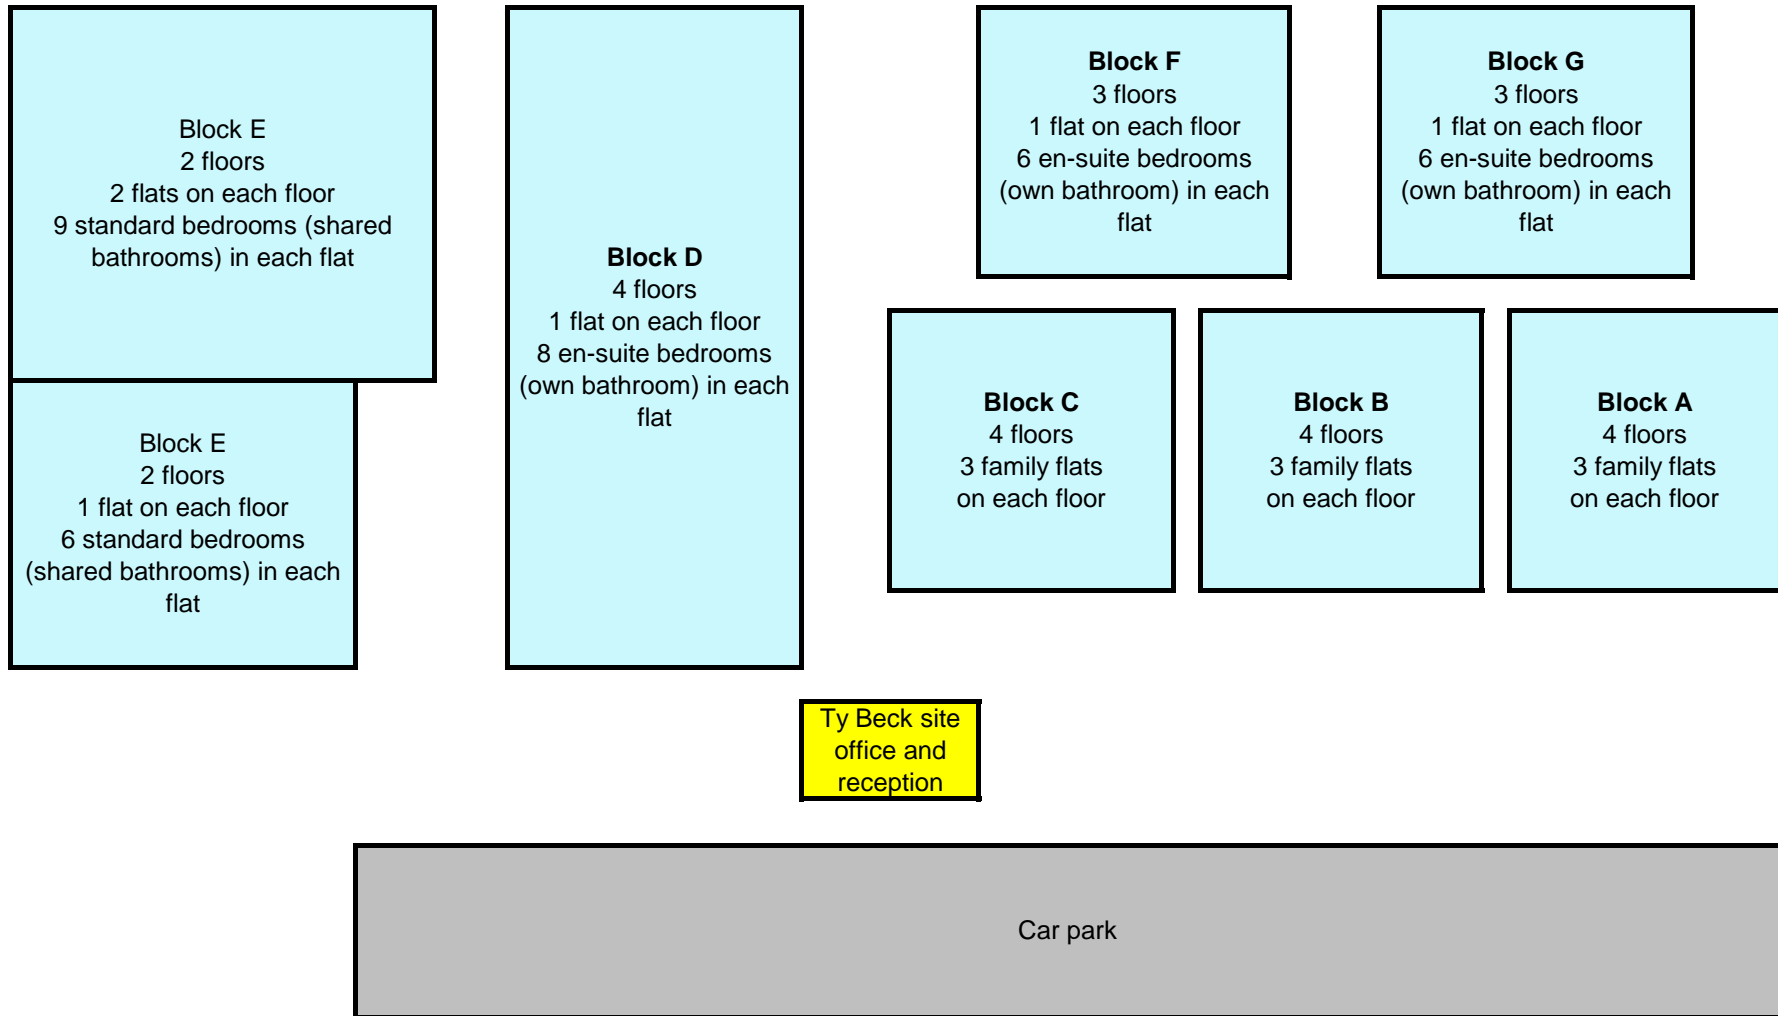

Beck House – site layout

A variety of single study bedrooms and family flats arranged in 7 buildings on up to 4 floors

Diagram is for information only, and is not drawn to scale.