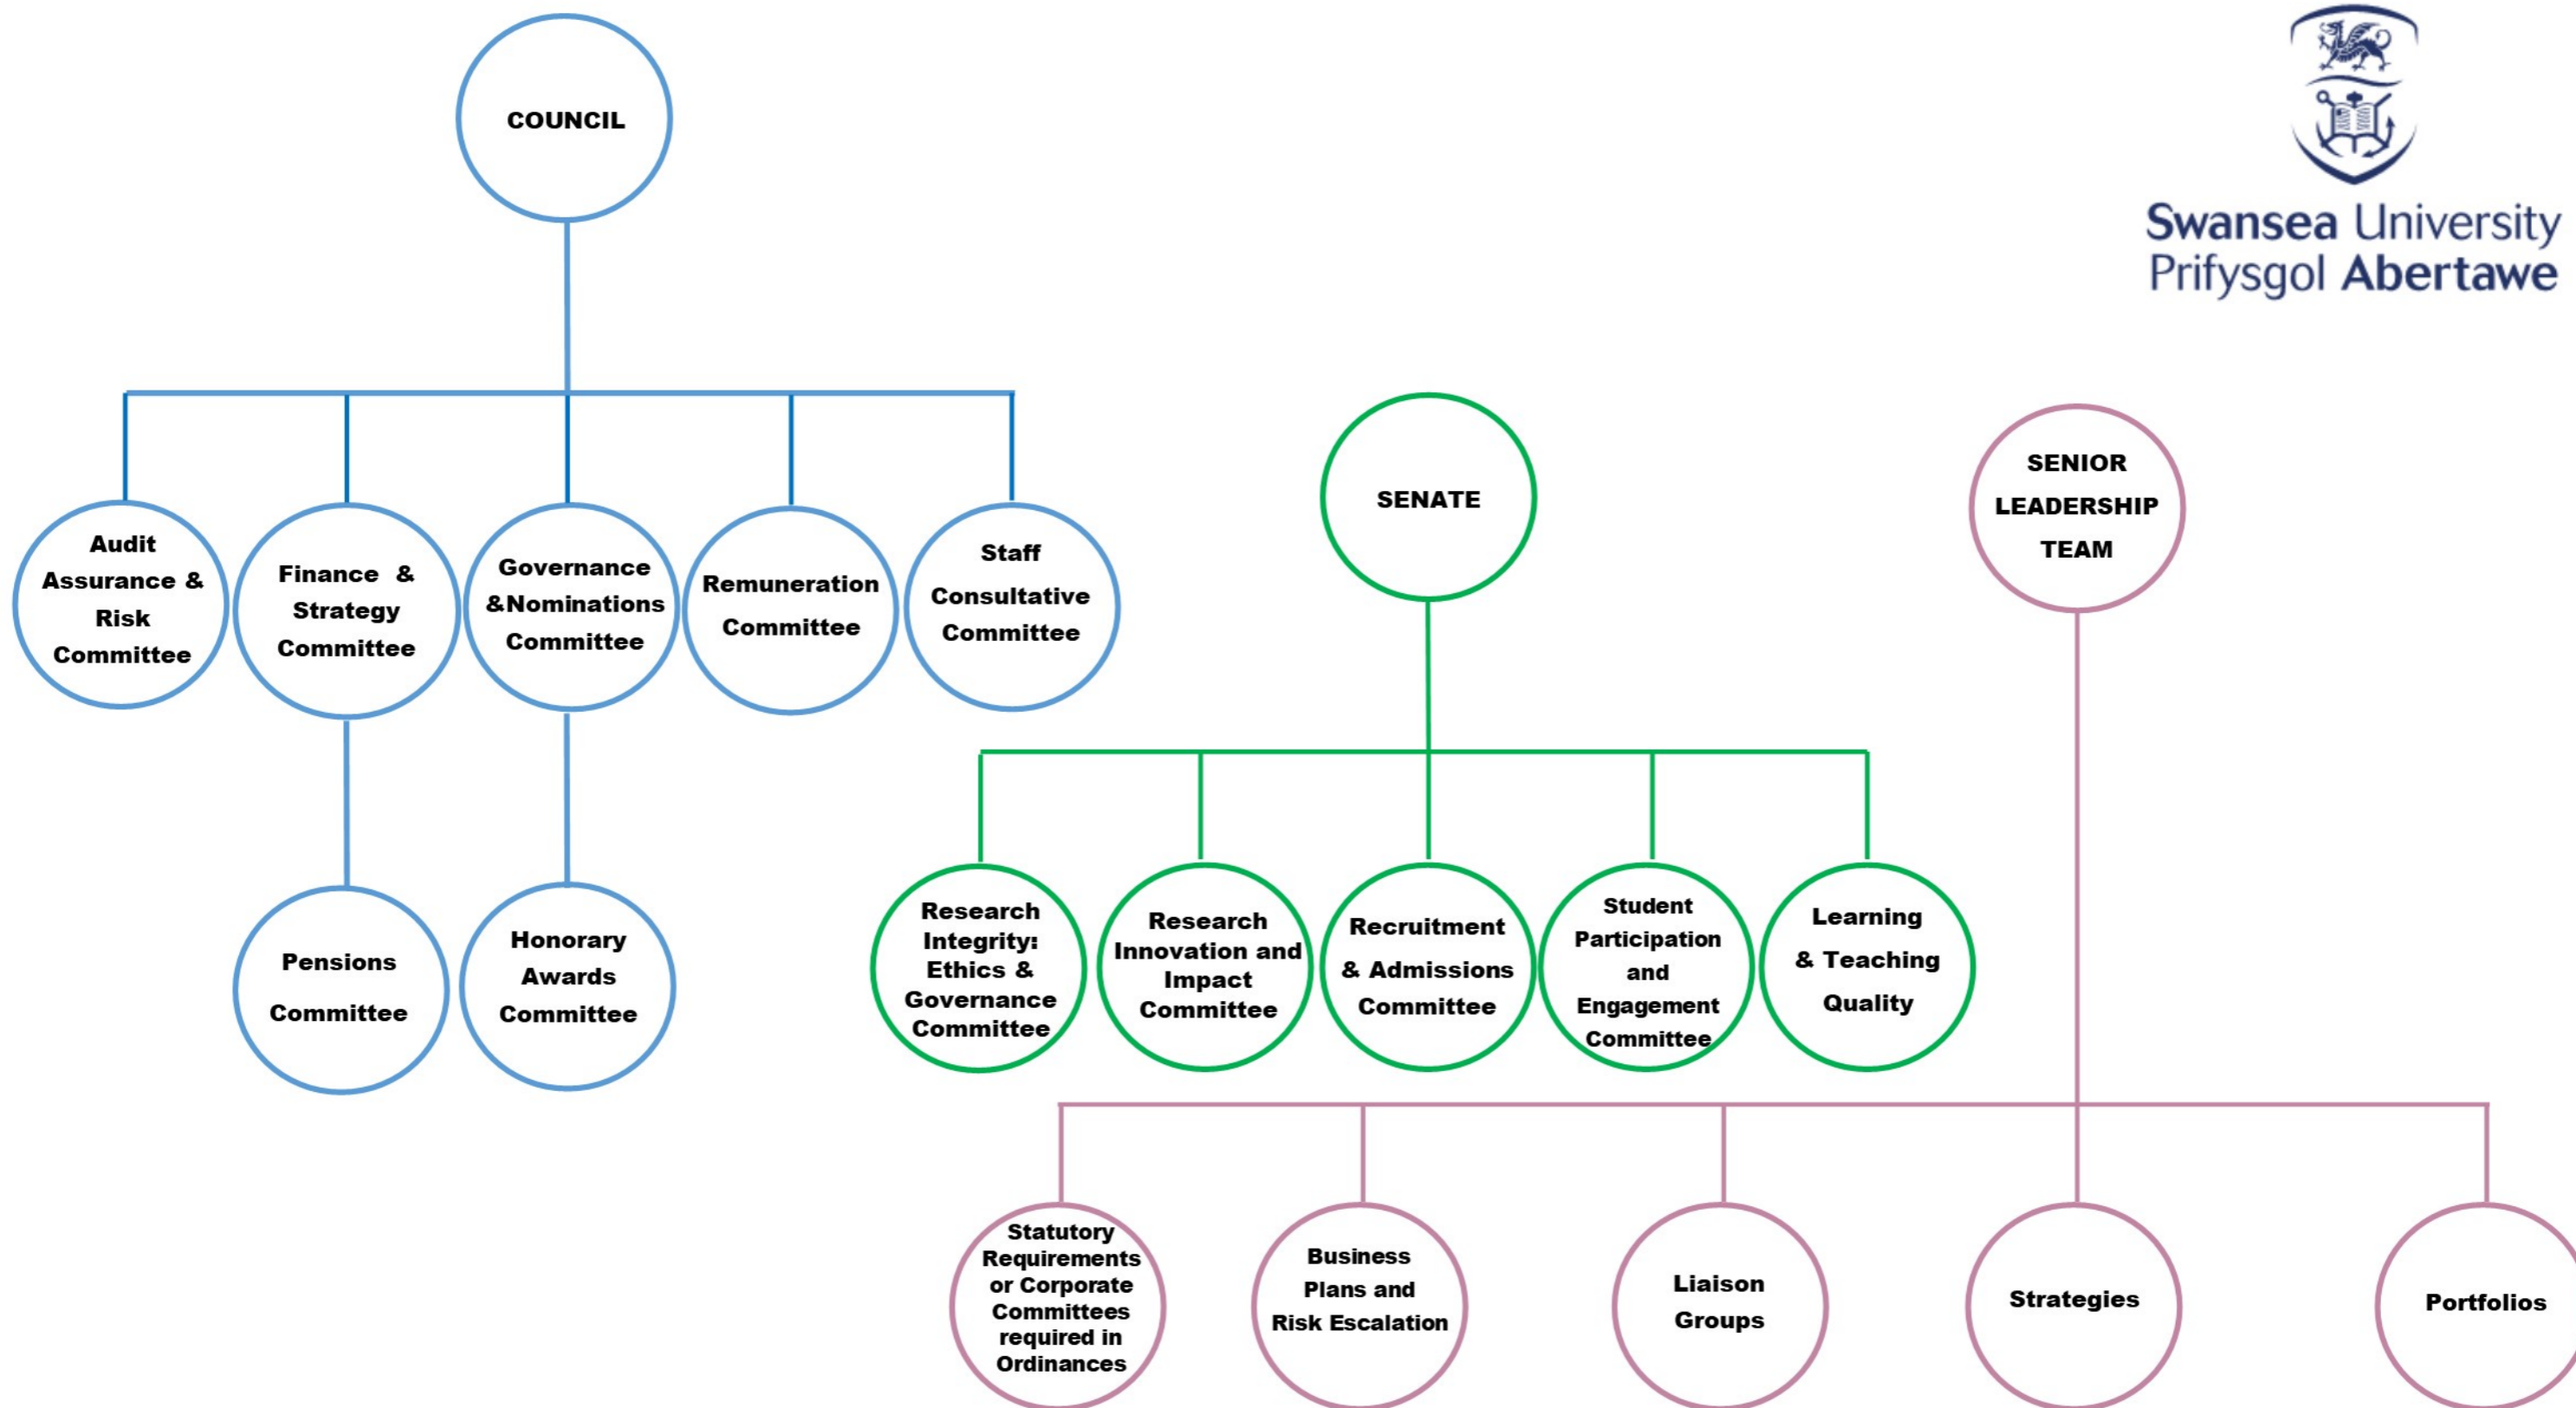

Swansea University Governance Structure

Swansea University
Prifysgol Abertawe

Key.
 Corporate Governance
 Academic Governance
 Operational Management