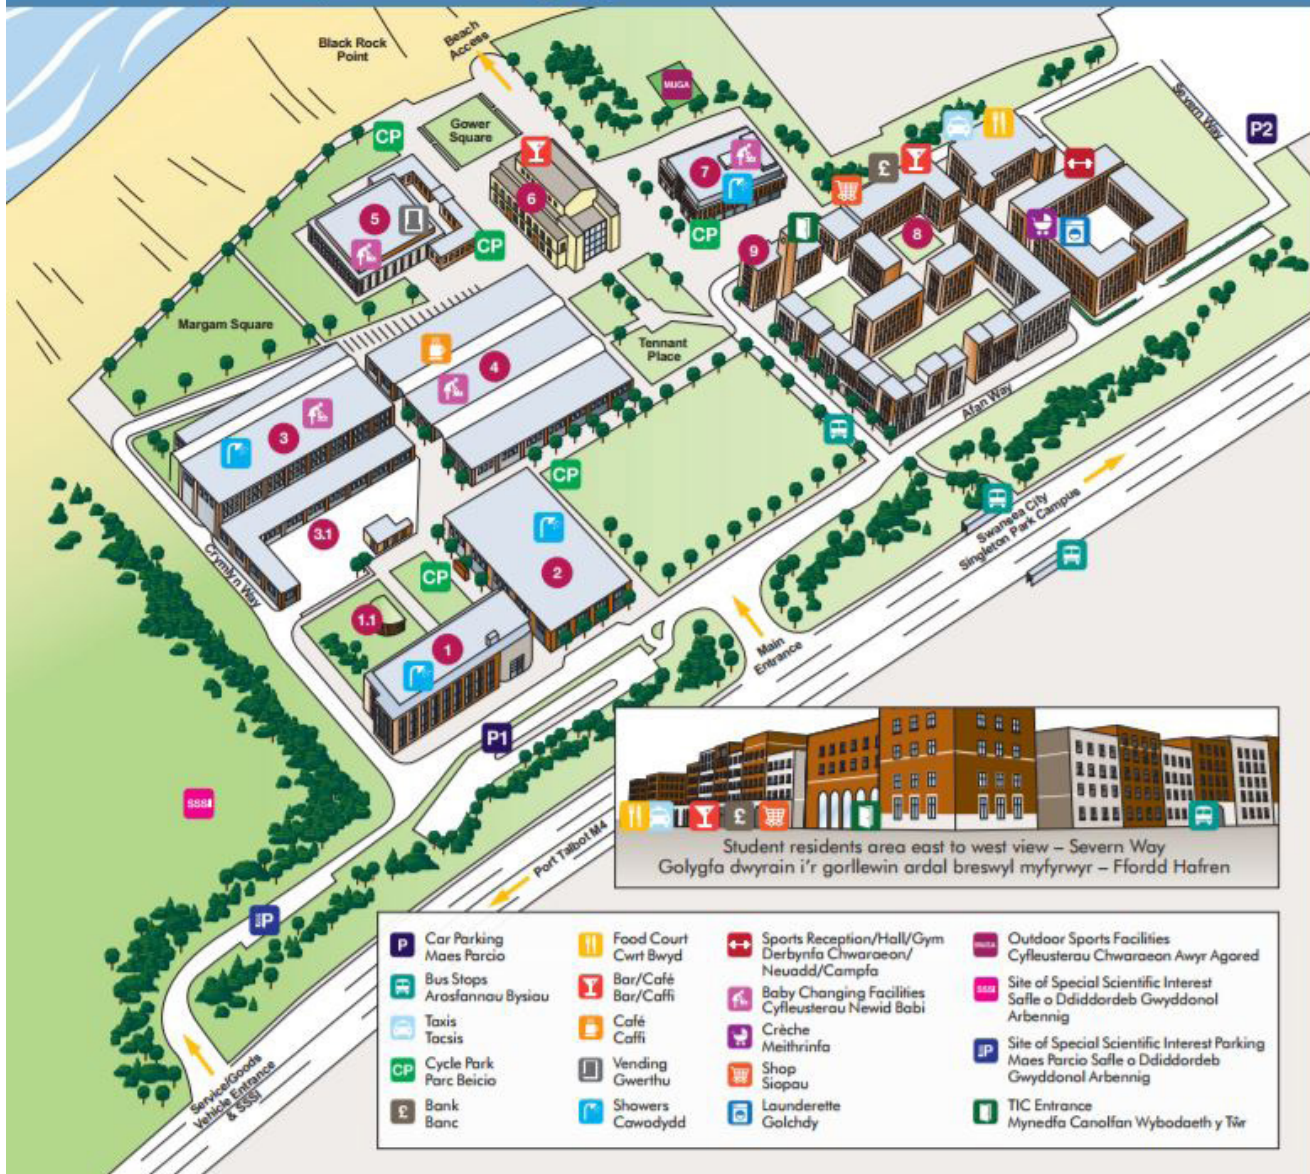

Parking

You will be directed to the car park. The daily rate is £3.50 which can be paid by telephone or by cash (the exact change is required).

Park & Ride

There is a Park and Ride facility located on Fabian Way, 1.7 miles from the Bay Campus. This facility costs £4.00 per day, for Bay Campus travel by bus number 8.

Coach/local bus

National Express coaches run from the Quadrant Bus Station in the city centre.

Train

Swansea - buses run regularly from the station to the Bay Campus. There is also a taxi rank outside the station.

Port Talbot Parkway - there is a taxi rank outside the station

The Conference is being held in the Great Hall (number 6 on the map).

Before, during & after

Please share your thoughts, feedback, photos and videos on social media by using the hashtag **#LegalWales**

WIFI

Name: **SwanseaUni-Visitors** Log in and enter your email address

Swansea University Bay Campus Campws y Bae Prifysgol Abertawe

Key Agoriadau

- 1 Energy Safety Research Institute (ESRI)
Sefydliad Ymchwil Diogelwch Ynni
- 1.1 Oracle II
- 2 Institute of Structural Materials (ISM)
Sefydliad Deunyddiau Strwythurol
- 3 Engineering East
Adeilad Dwyreiniol Peirianeg
- 3.1 Service Goods Yard
Iard Nwyddau Gwasanaeth
- 4 Engineering Central
Adeilad Canolog Peirianeg
- 5 Bay Library
Llyfrgell y Bae
- 6 Great Hall
Y Neuadd Fawr
- 7 School of Management
Yr Ysgol Reolaeth
- 8 Student Residences
Preswylfeydd Myfyrwyr
- 8 Students' Union
Undeb y Myfyrwyr
- 9 Tower Information Centre (TIC)
Canolfan Wybodaeth y Tŵr
- 9 Estates and Facilities Reception
Derbynfa Ystadau a Chyfleusterau
- 9 St Modwen Student Living Reception
Derbynfa Preswylfa Myfyrwyr Sant Modwen
- 9 My Uni Hub
Hyb Myfyrio